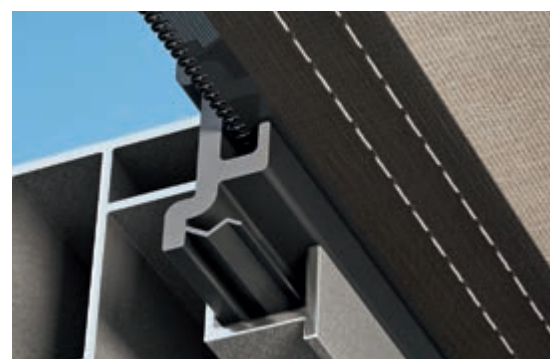

the awning simply

OptiStretch or Stretch – always a stable fabric position

With Plaza Viva OptiStretch the fabric is held captive and on all four sides. The advantages: a highly tensioned fabric and no light gap on the sides. The basic version of the Plaza Viva Stretch is tensioned on two sides and there is a light gap between the fabric and guide channel. A strong rope tensioning system ensures even fabric positioning with both versions.